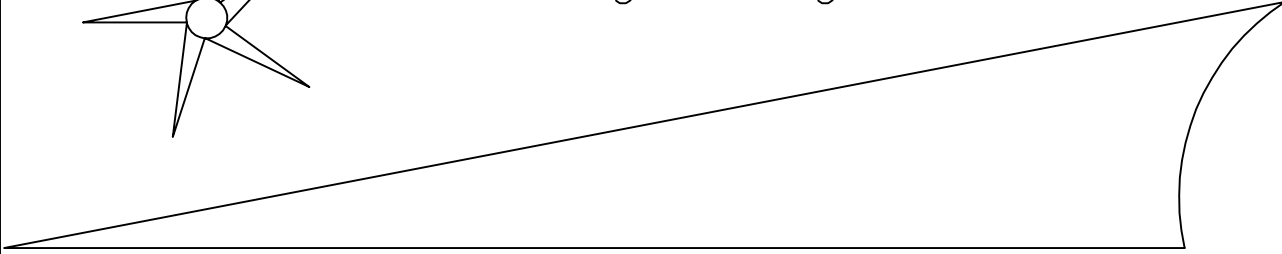

full size pattern for star arm
fuse 1" glass glob for center

add extra solder at each
corner for strength

Copyright (c) David Gomm,
All Rights Reserved 2002 - 2018